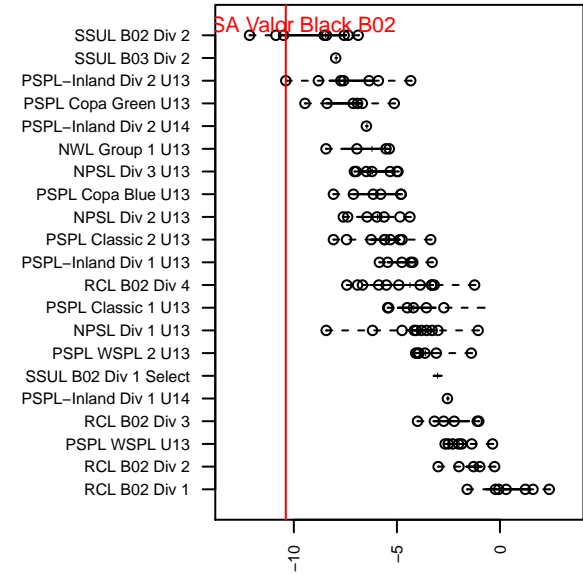

IEYSA Valor Black B02

Inland Empire YSA
Cheney, WA
B02 total strength=211
attack=0.18 defense=0.1
fall league = PSPL-Inland Div 2 U13
notes= Delaney 2015

alt names used:
IEYSA Valor B02 Delaney
IEYSA Valor B02 Delaney

Venues played:
2015 PSPL-Inland Div 2 U13

**attack and defense variance (black dot)
relative to other teams
and top 10 in region**

**attack and defense rating
relative to others at age
and all opponents in last 13 months**